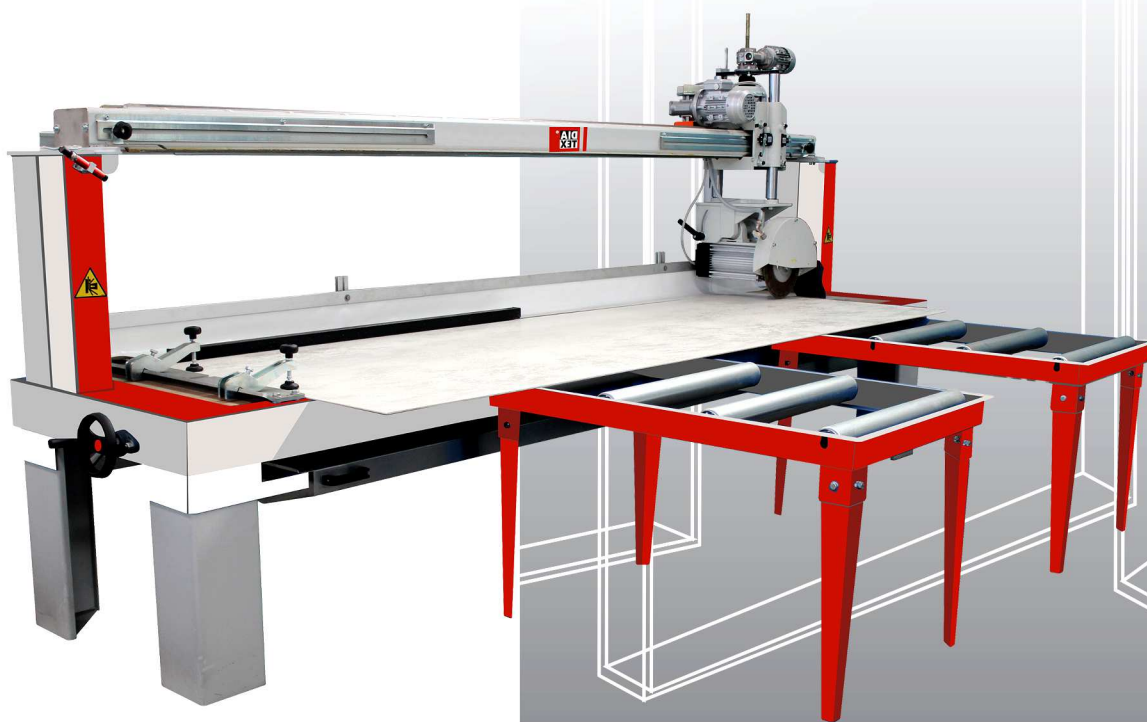

BIGGER 3200

DIATEX S.p.A.
Via Firenze, 4
36030 - Villaverla (VI) Italy
www.diatex.eu / info@diatex.it

BIGGER 3200

THE COMPACT MACHINE FOR
CERAMIC BIG SLABS CUTTING

Technical detail

BIGGER 3200

Max slab length	3200 mm
45° cut	Yes
Disk	MAX Ø350 mm
Installed electric power	7 kw
Electric features	400V - 50 hz
Machine dimension	3950x1020 H 1400 mm
Weight	700 kg

Accessories

Cutting template KIT

Laser KIT

Roller conveyor 120x80 cm.

Diamond blades Ø300 mm.

**DIA
TEX**

DIATEX S.p.A.
Via Firenze, 4
36030 - Villaverla (VI) Italy
www.diatex.eu / info@diatex.it